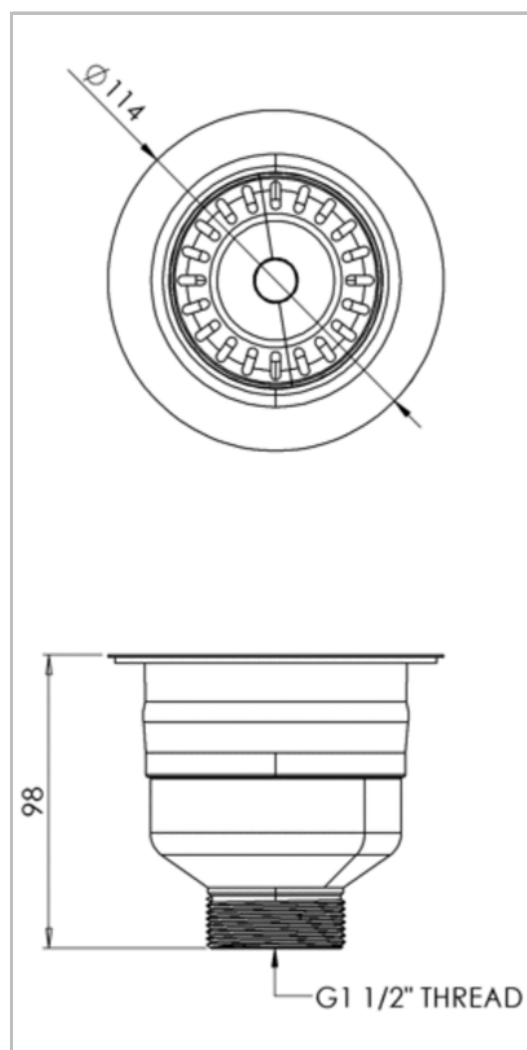

Dimensions

The information contained on this page was correct at date of issue. Fitting dimensions are provided as a guide only. Some variation may occur due to manufacturing tolerances. Ellsi Ltd peruses a policy of continuing improvement in design and performance of its products and so reserves the right to change specifications without prior notice